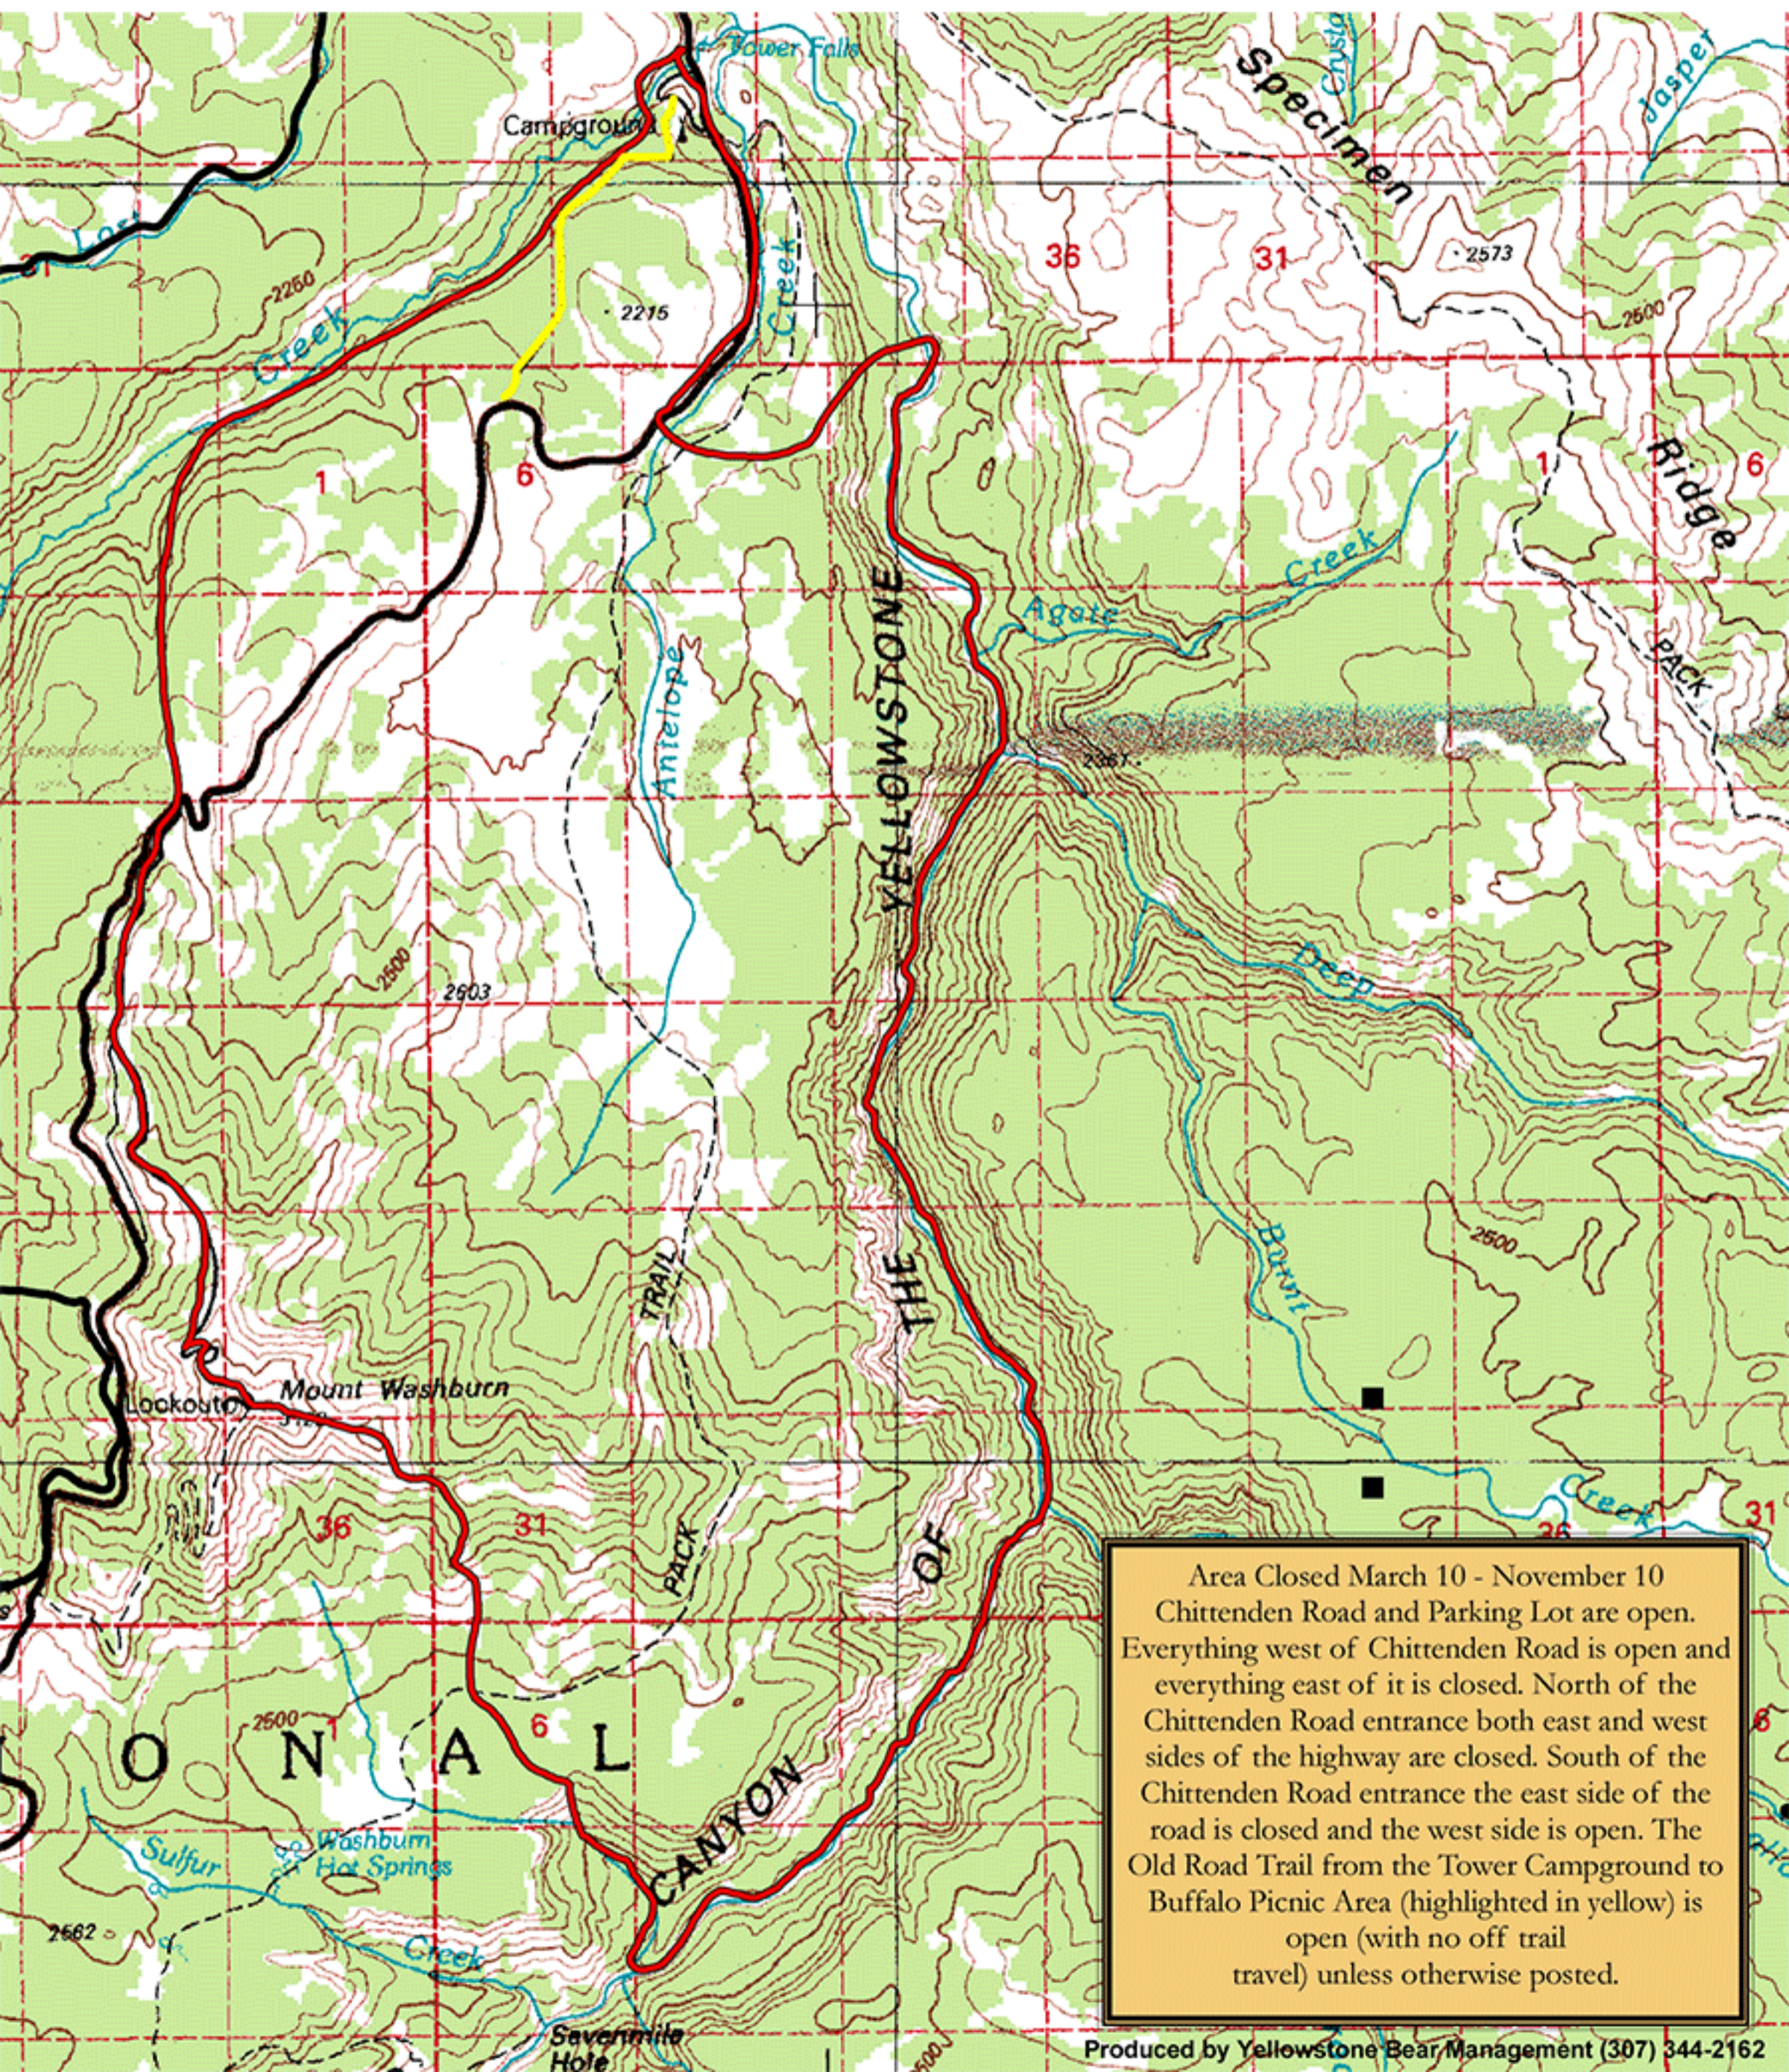

B Bear Management Area Unit G - Antelope B

Area Closed March 10 - November 10
Chittenden Road and Parking Lot are open.
Everything west of Chittenden Road is open and
everything east of it is closed. North of the
Chittenden Road entrance both east and west
sides of the highway are closed. South of the
Chittenden Road entrance the east side of the
road is closed and the west side is open. The
Old Road Trail from the Tower Campground to
Buffalo Picnic Area (highlighted in yellow) is
open (with no off trail
travel) unless otherwise posted.