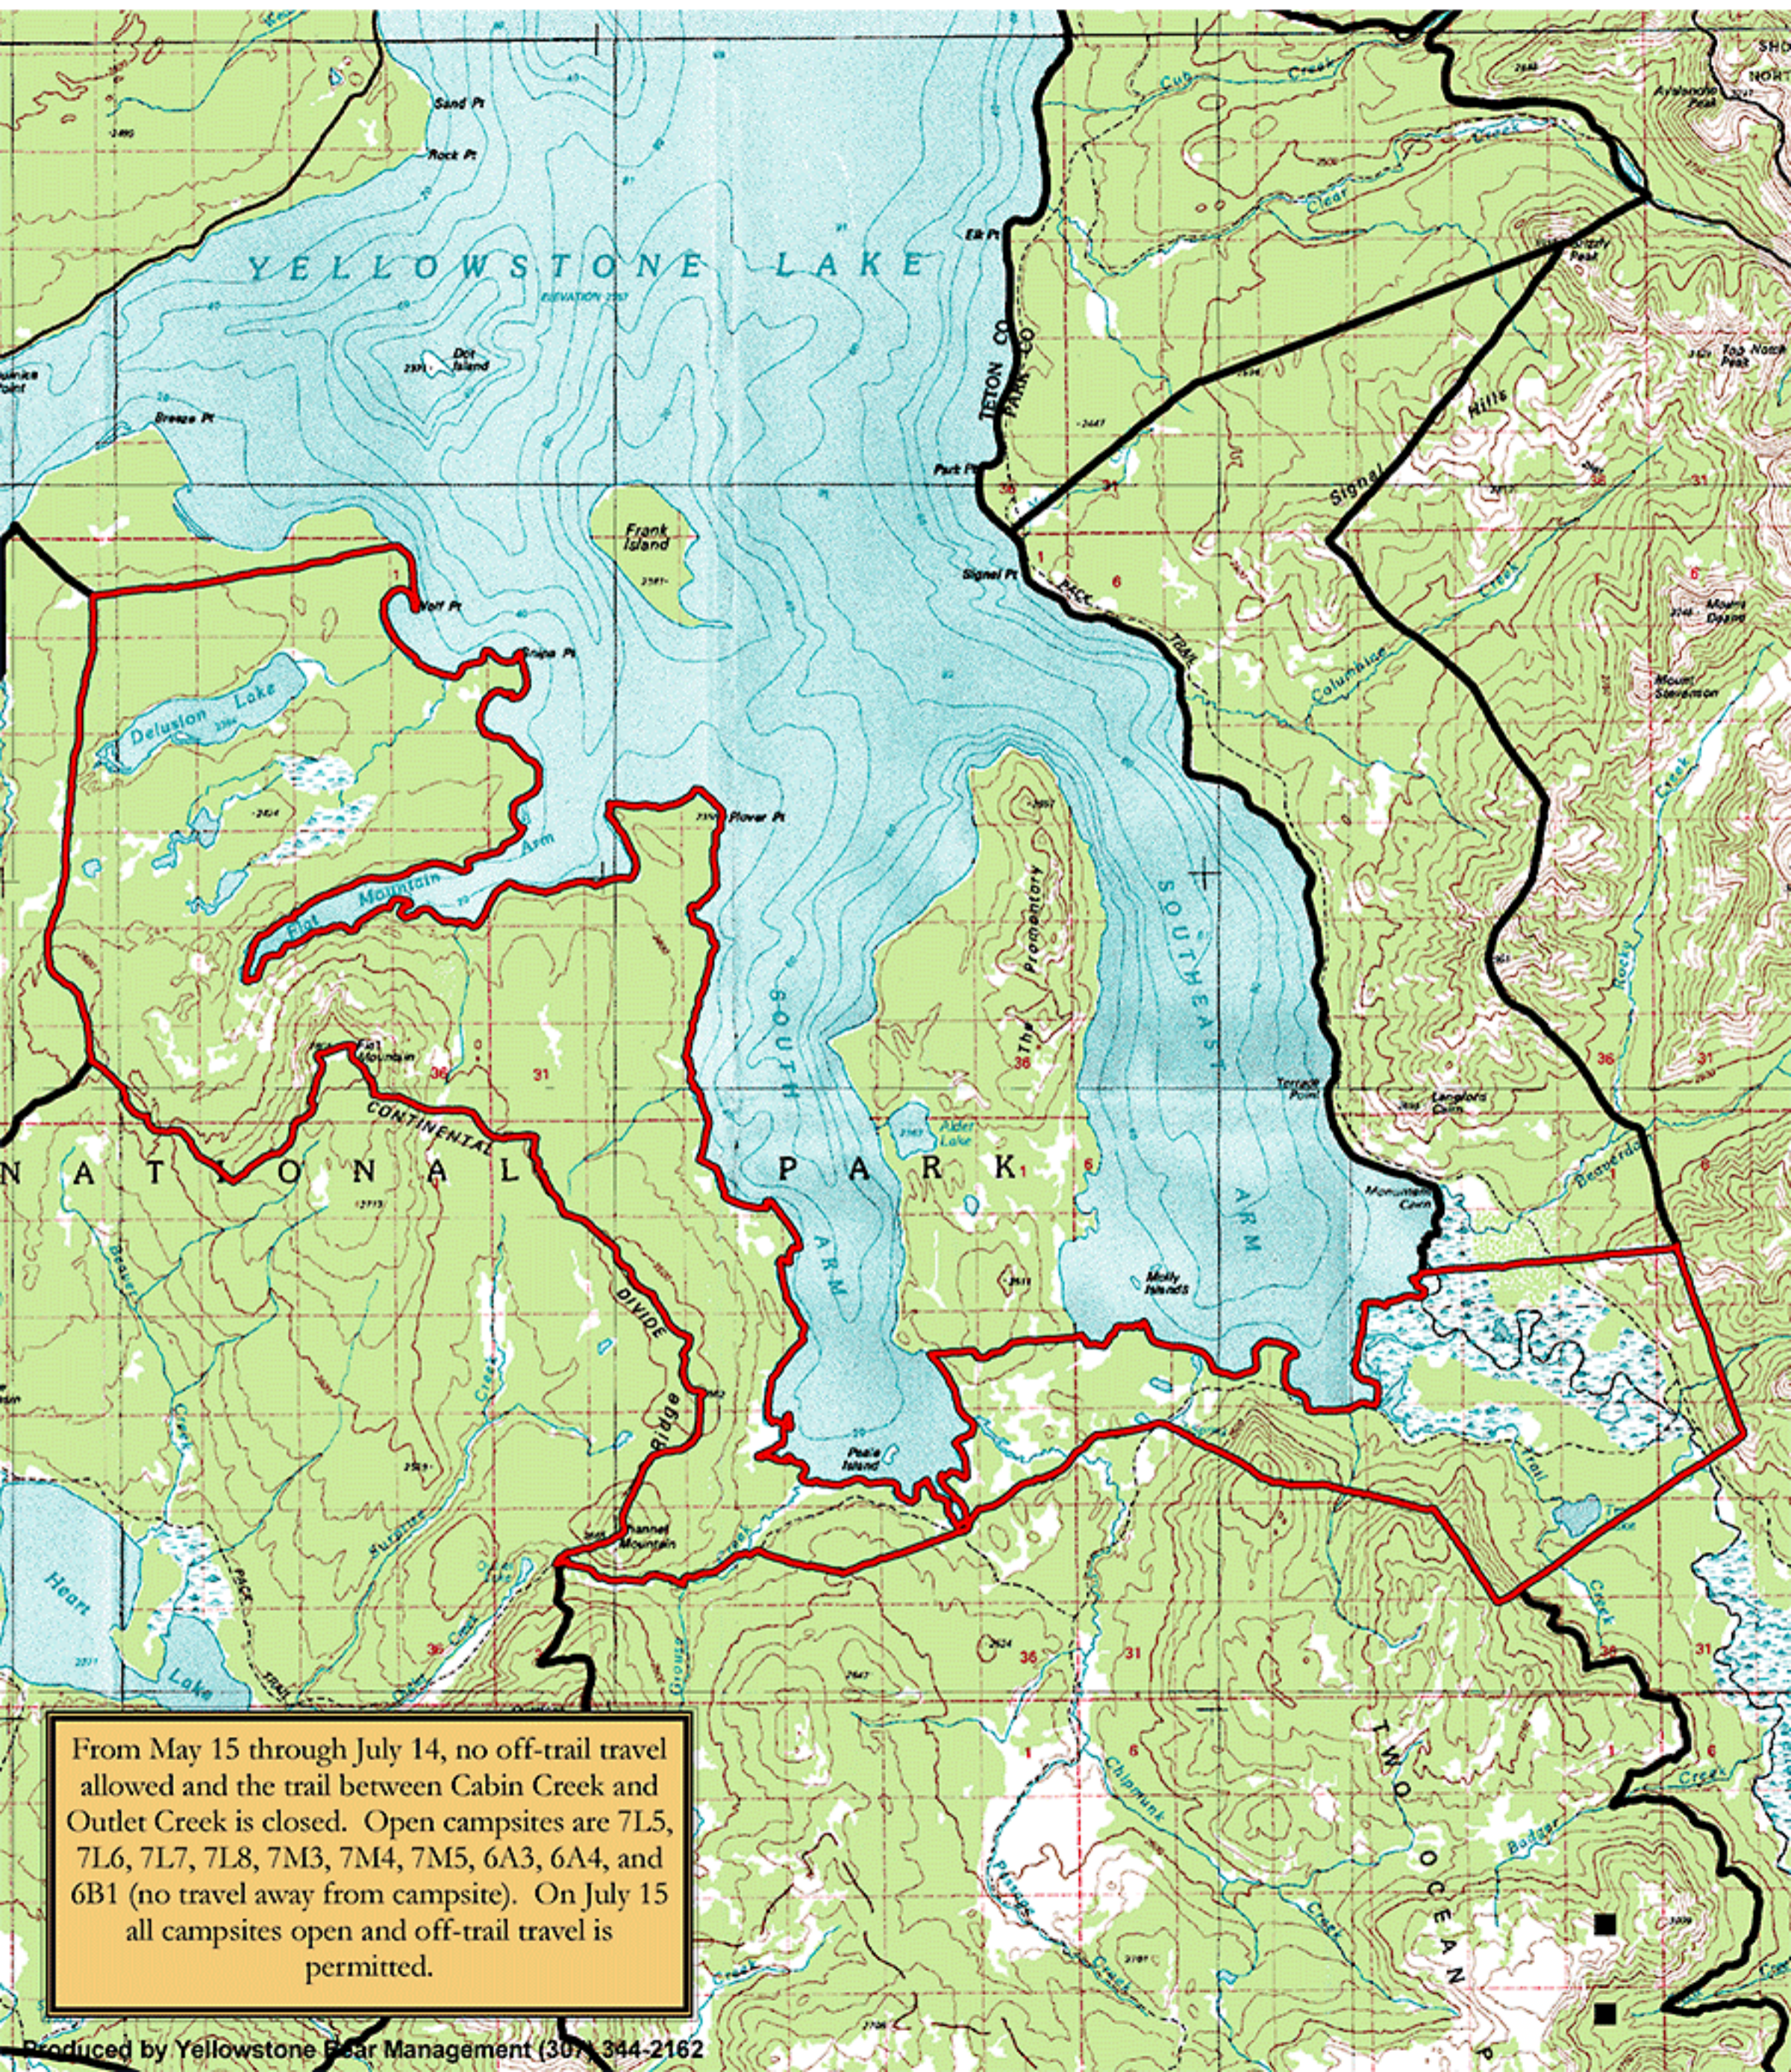

# B Bear Management Area K - Lake Spawn B

From May 15 through July 14, no off-trail travel allowed and the trail between Cabin Creek and Outlet Creek is closed. Open campsites are 7L5, 7L6, 7L7, 7L8, 7M3, 7M4, 7M5, 6A3, 6A4, and 6B1 (no travel away from campsite). On July 15 all campsites open and off-trail travel is permitted.