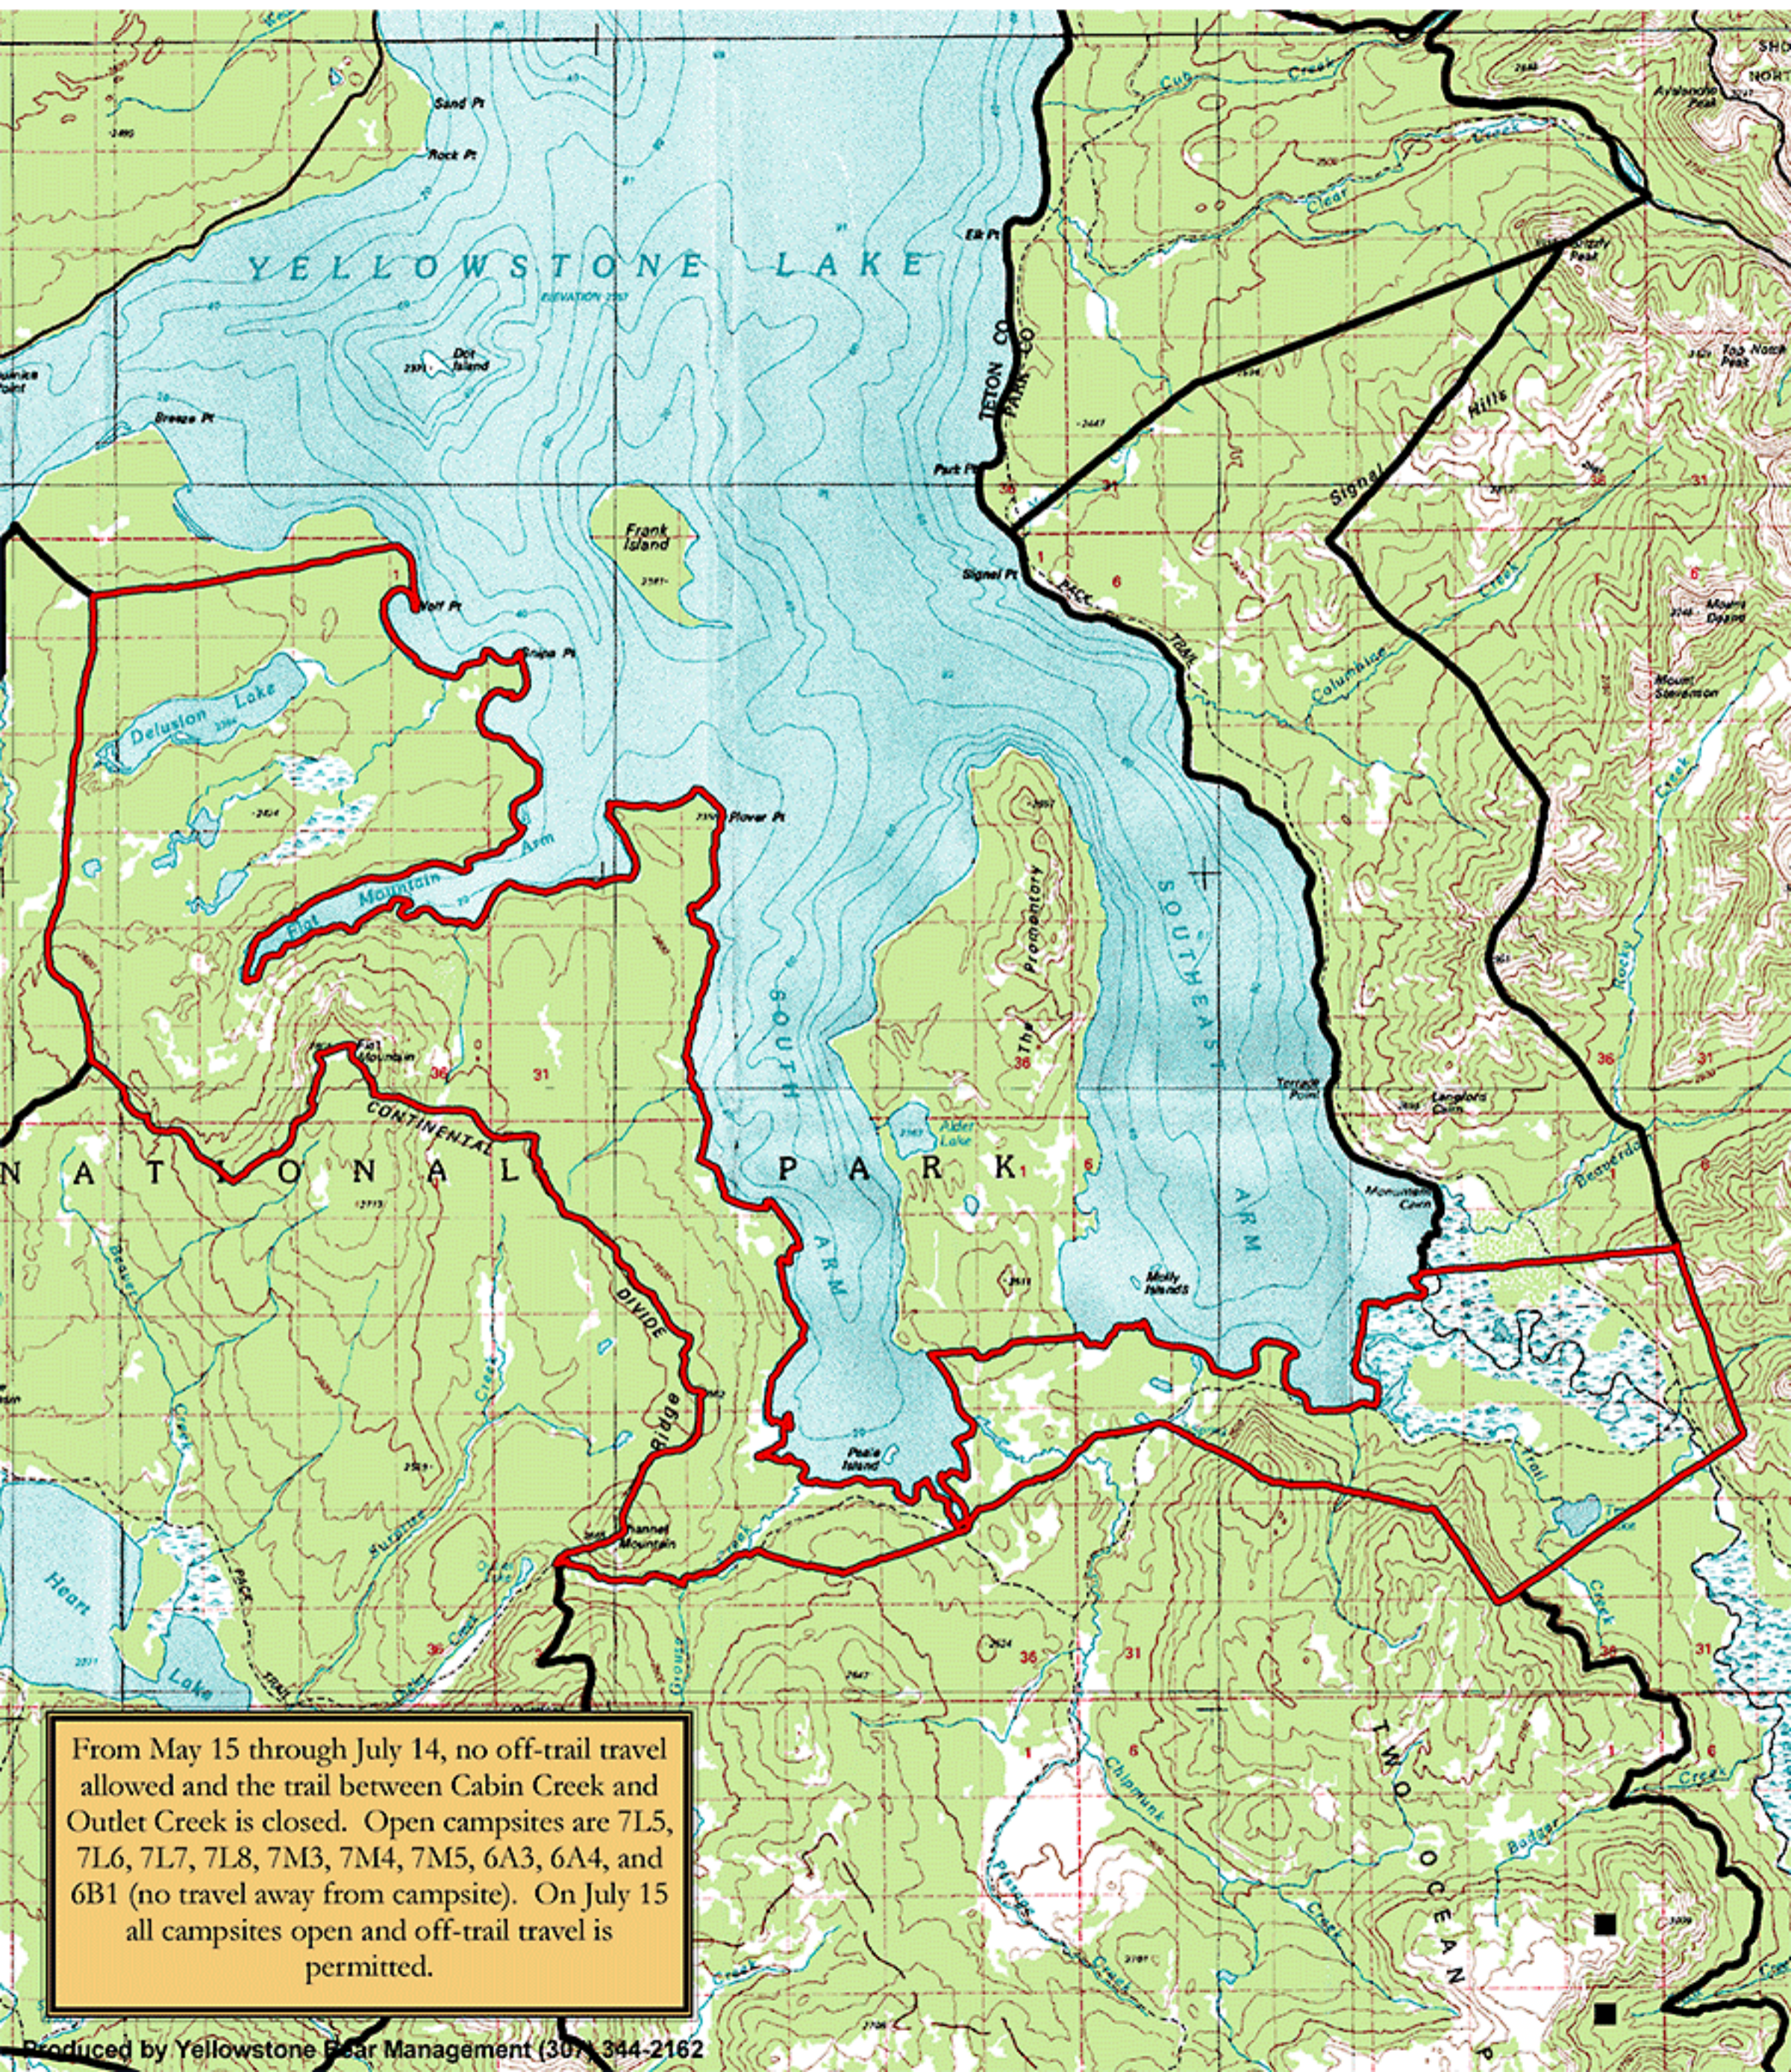

B Bear Management Area K - Lake Spawn B

From May 15 through July 14, no off-trail travel allowed and the trail between Cabin Creek and Outlet Creek is closed. Open campsites are 7L5, 7L6, 7L7, 7L8, 7M3, 7M4, 7M5, 6A3, 6A4, and 6B1 (no travel away from campsite). On July 15 all campsites open and off-trail travel is permitted.