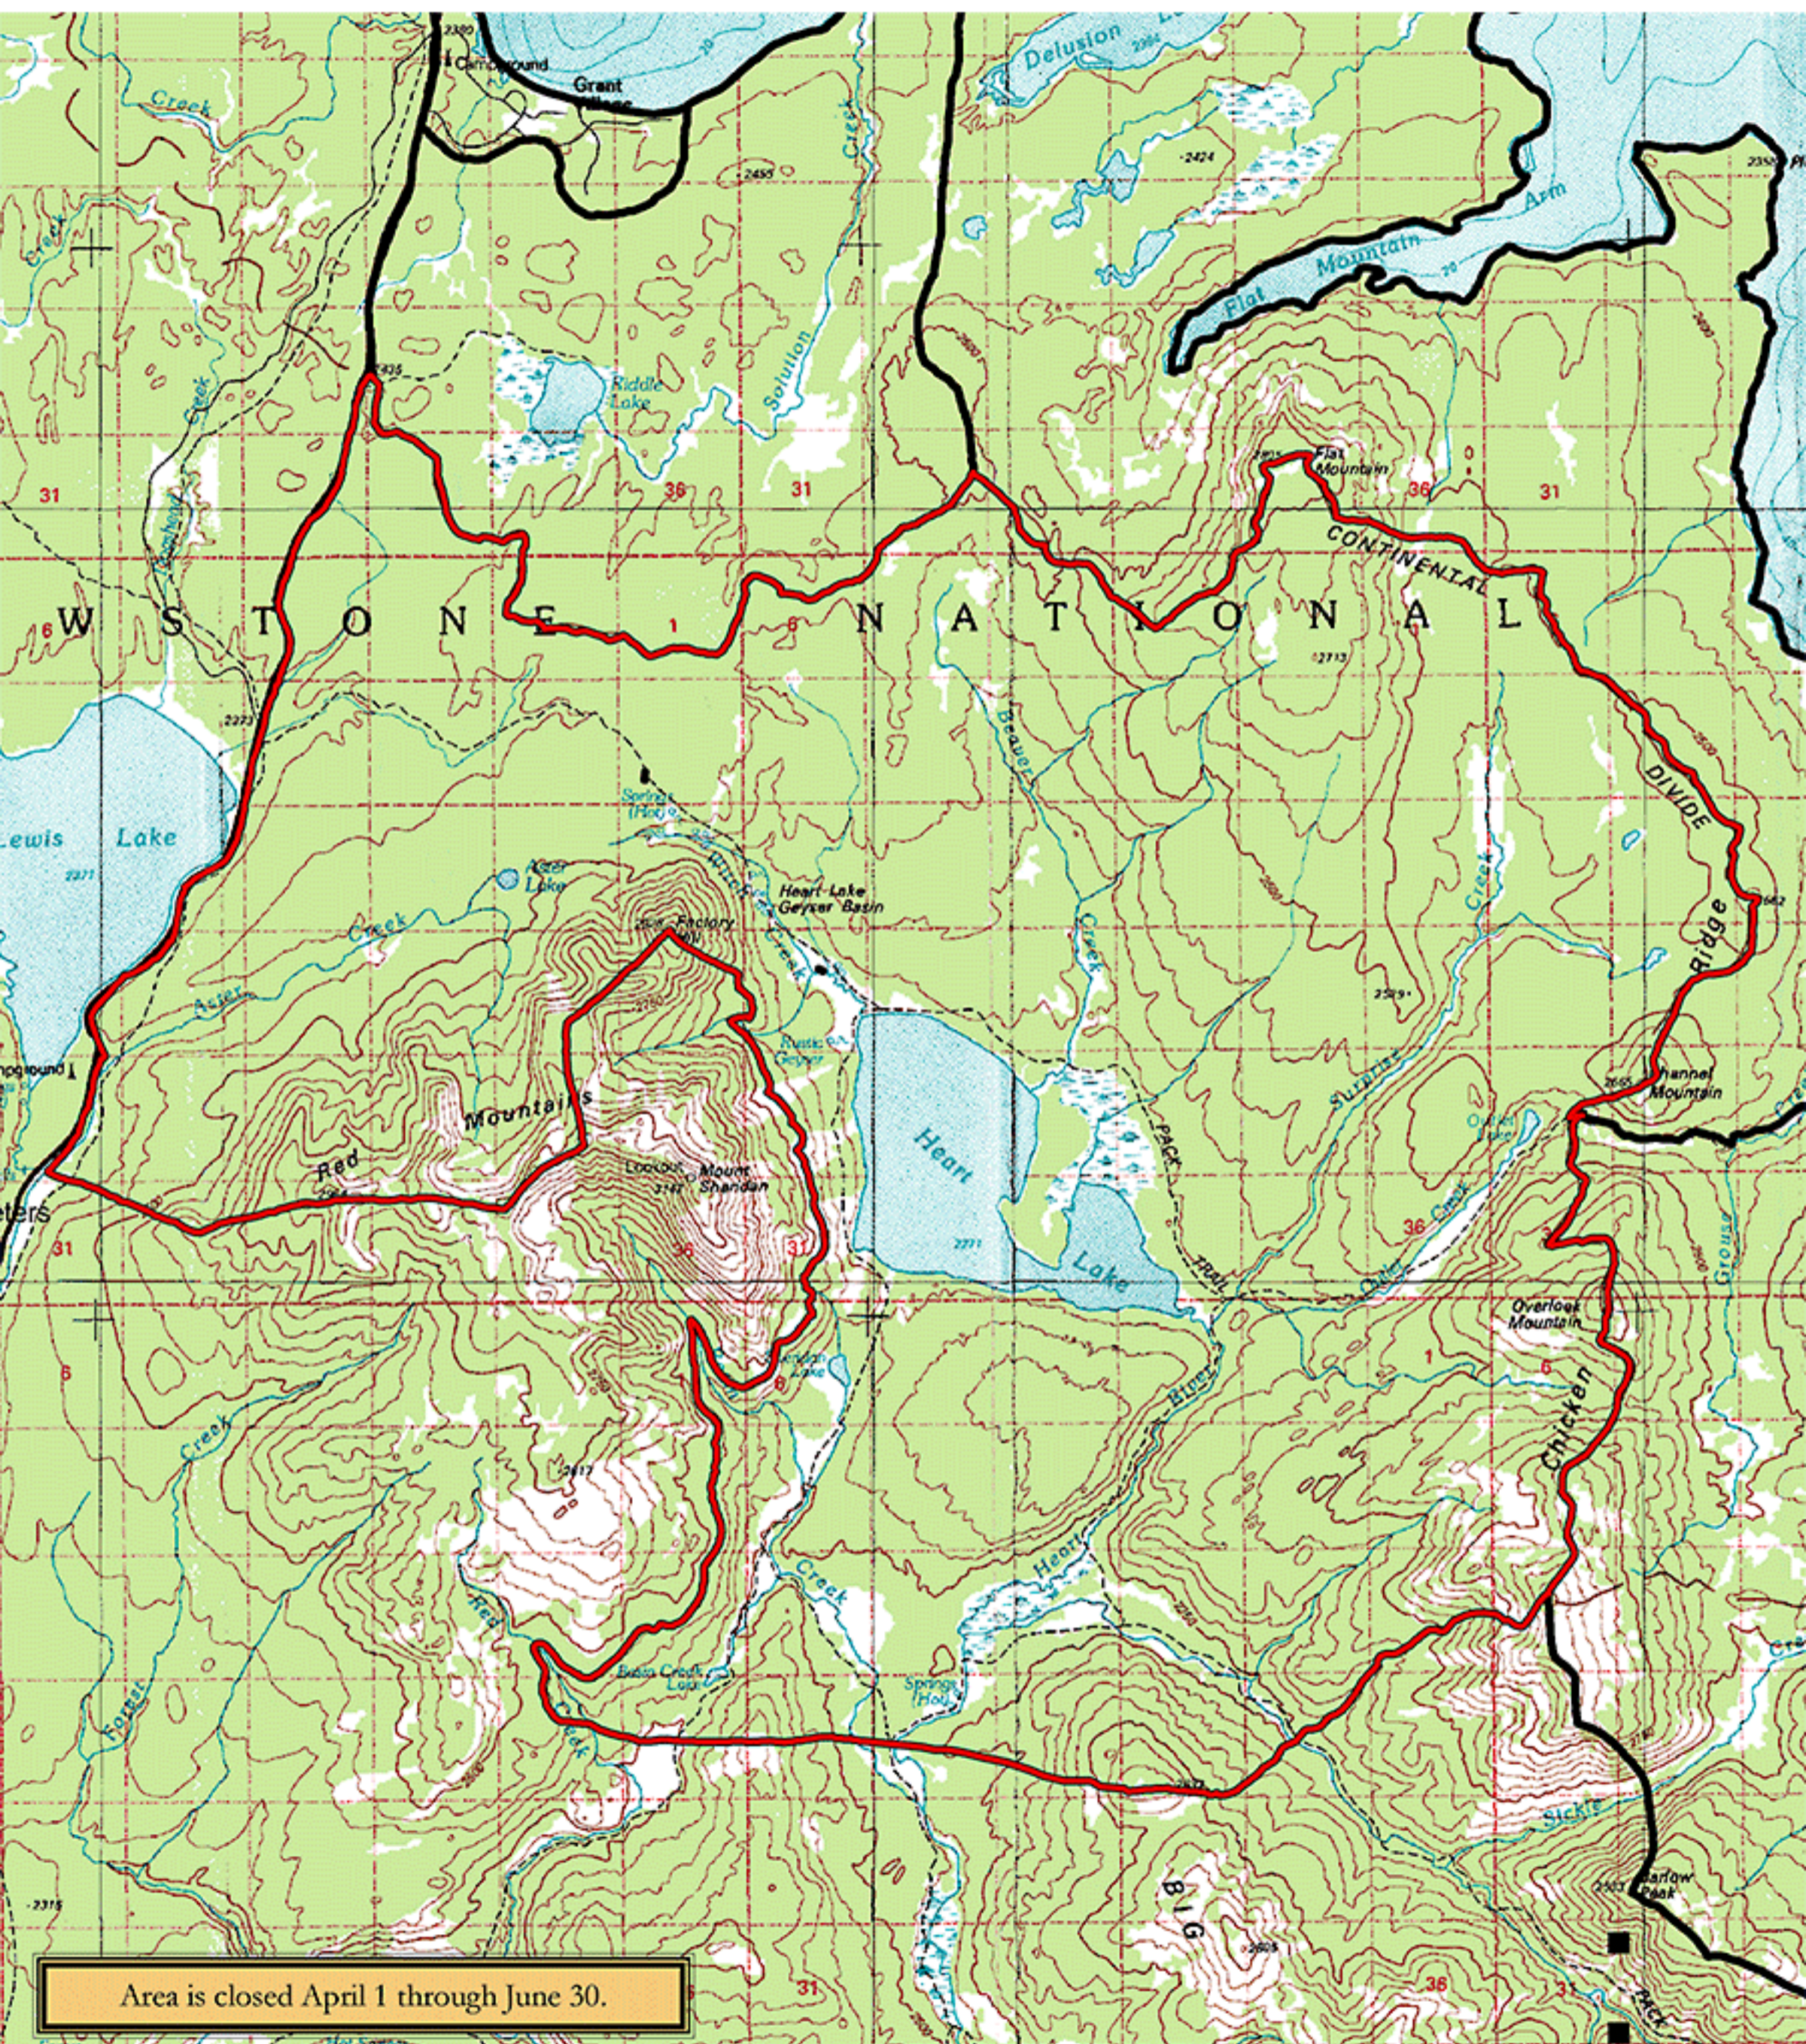

B Bear Management Area O - Heart Lake B

Area is closed April 1 through June 30.