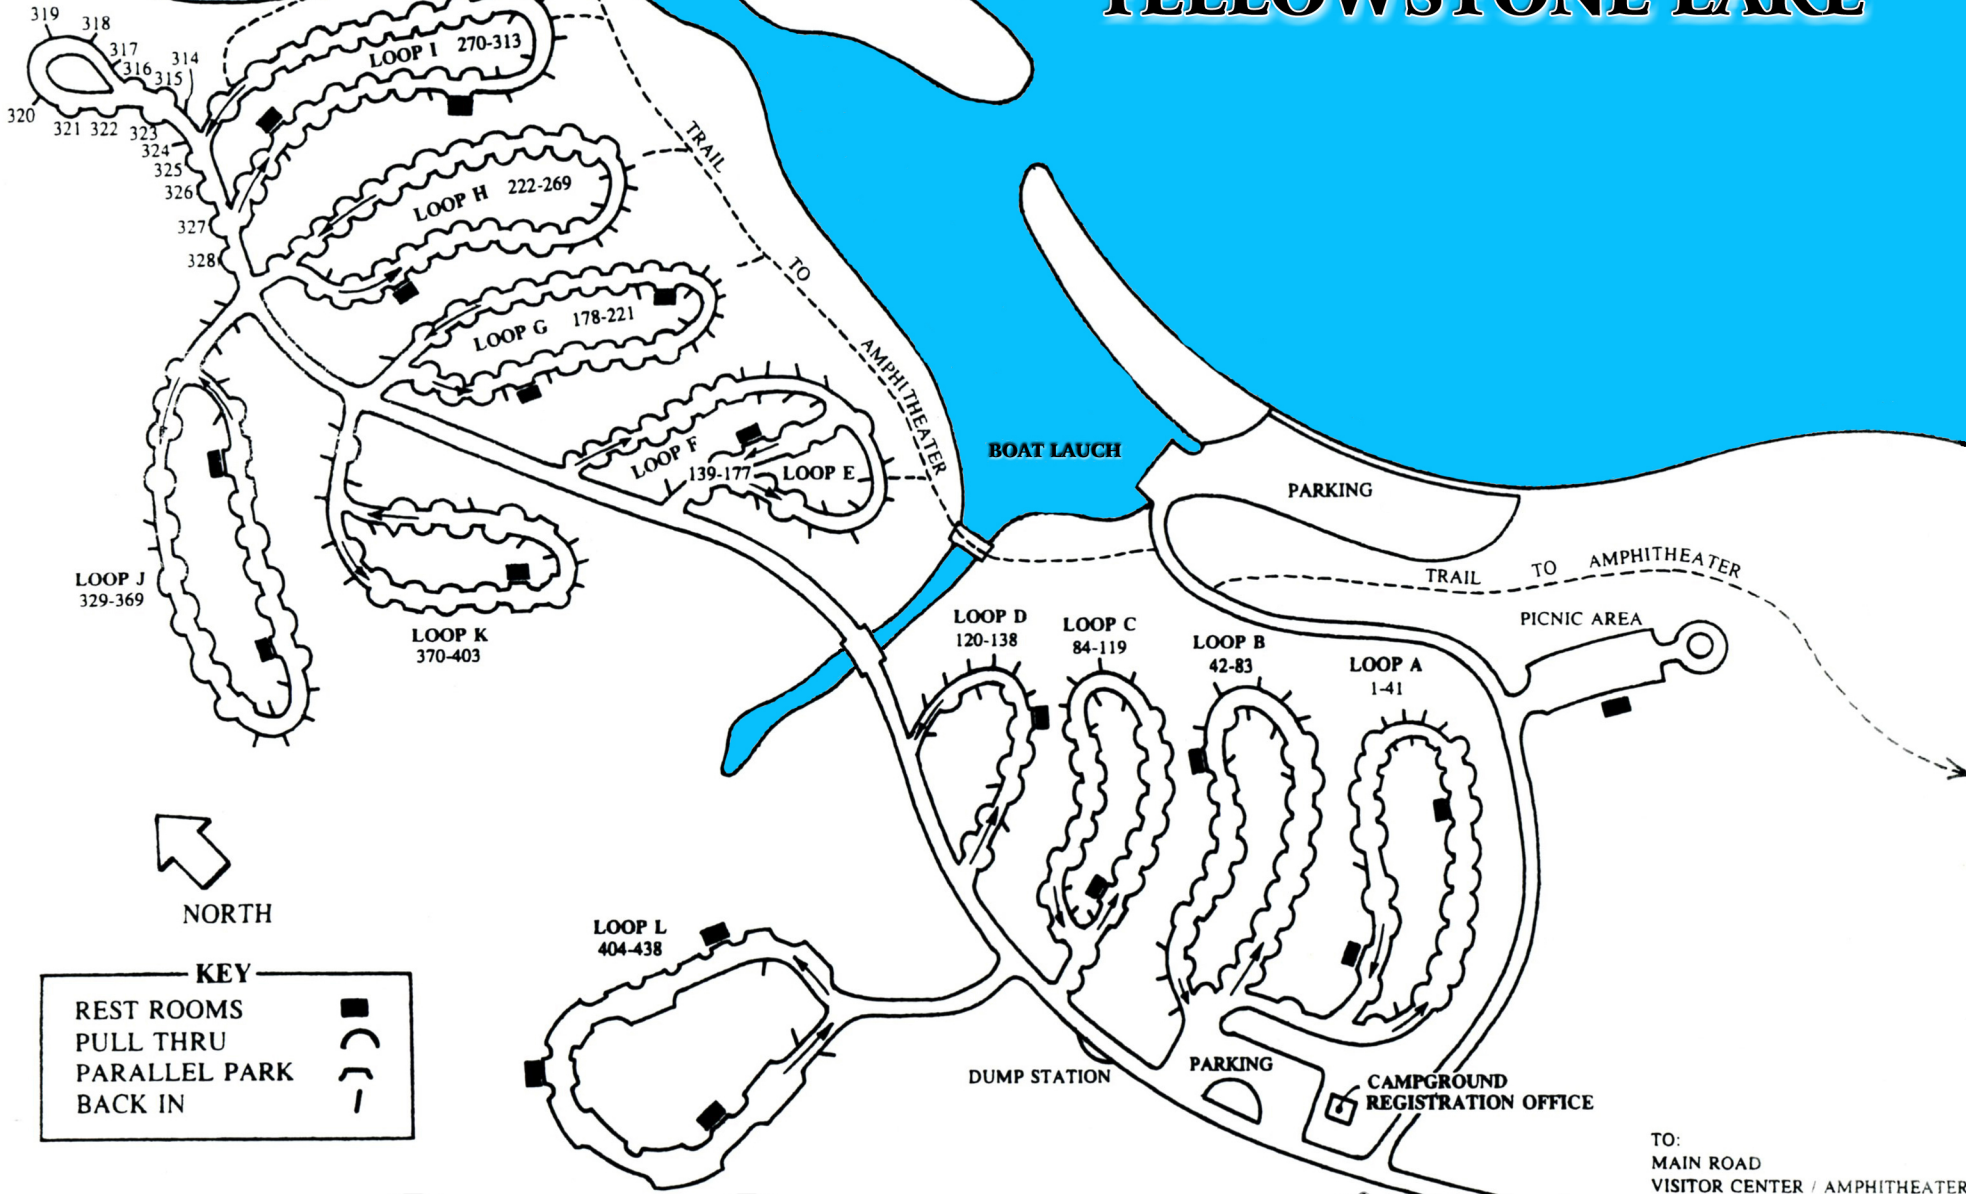

YELLOWSTONE LAKE

Grant Campgrounds

TO:
MAIN ROAD
VISITOR CENTER / AMPHITHEATER
POST OFFICE
GAS STATION