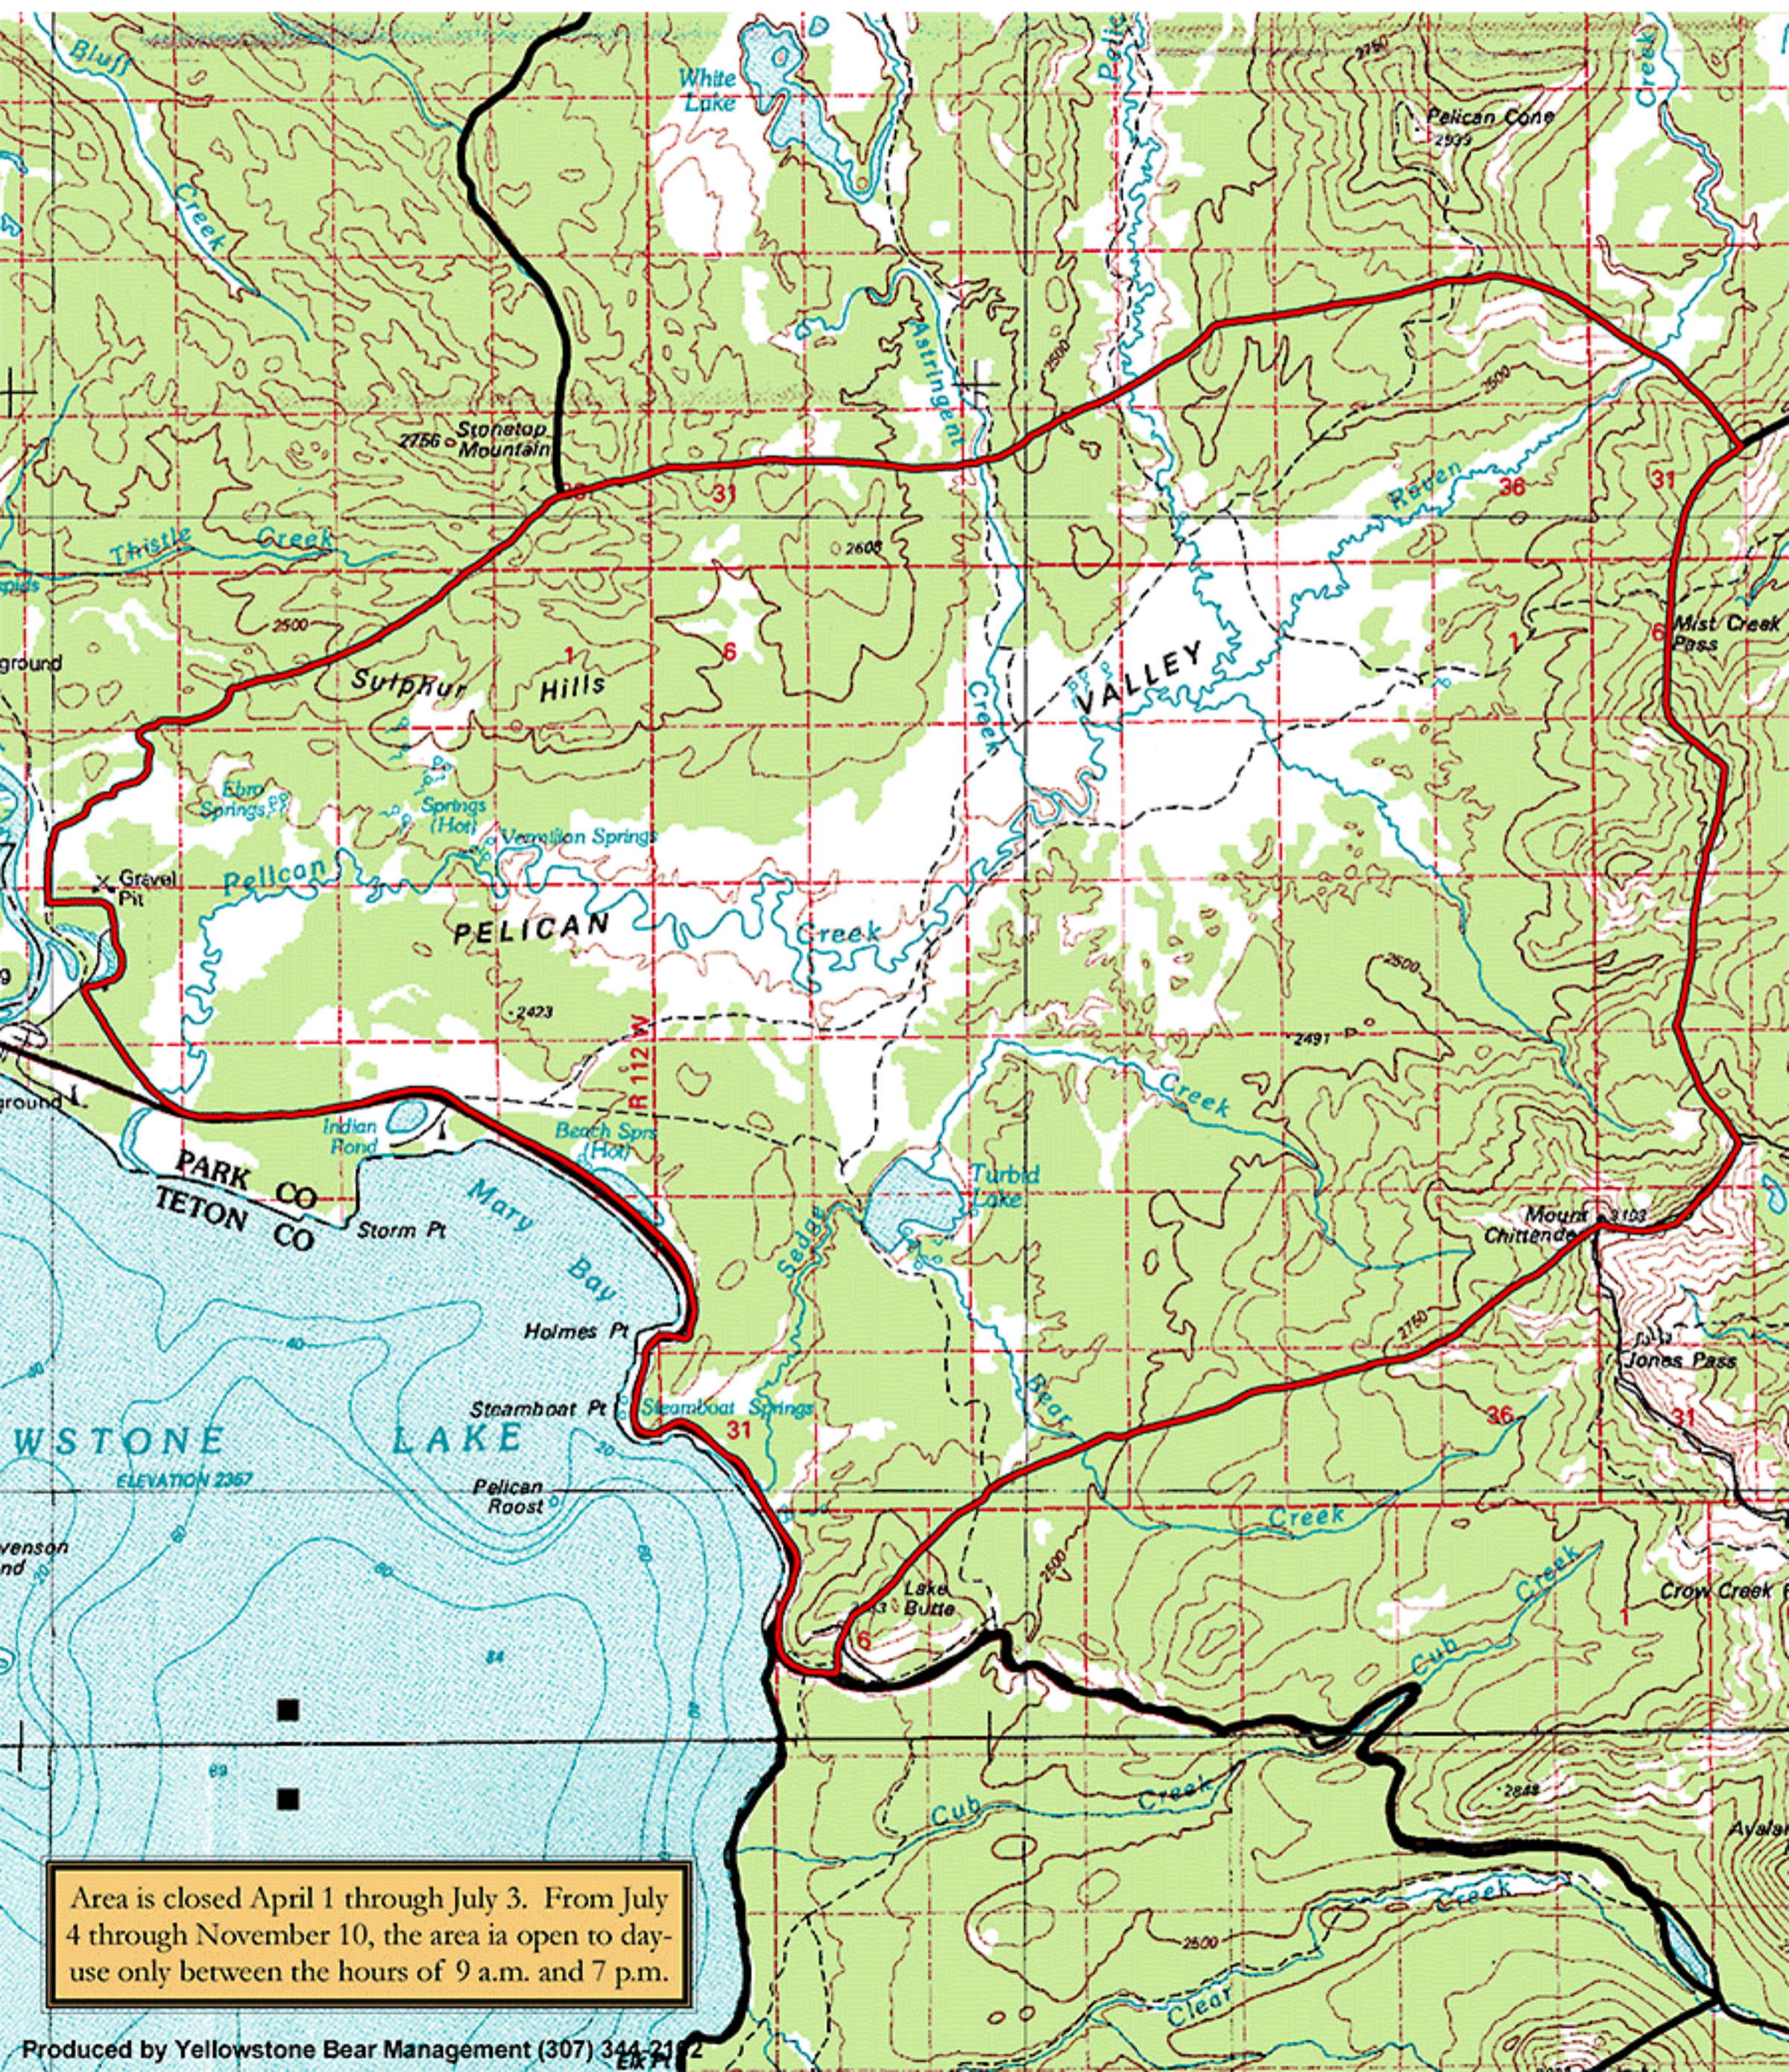

B Bear Management Area I - Pelican Valley B

Area is closed April 1 through July 3. From July 4 through November 10, the area is open to day-use only between the hours of 9 a.m. and 7 p.m.