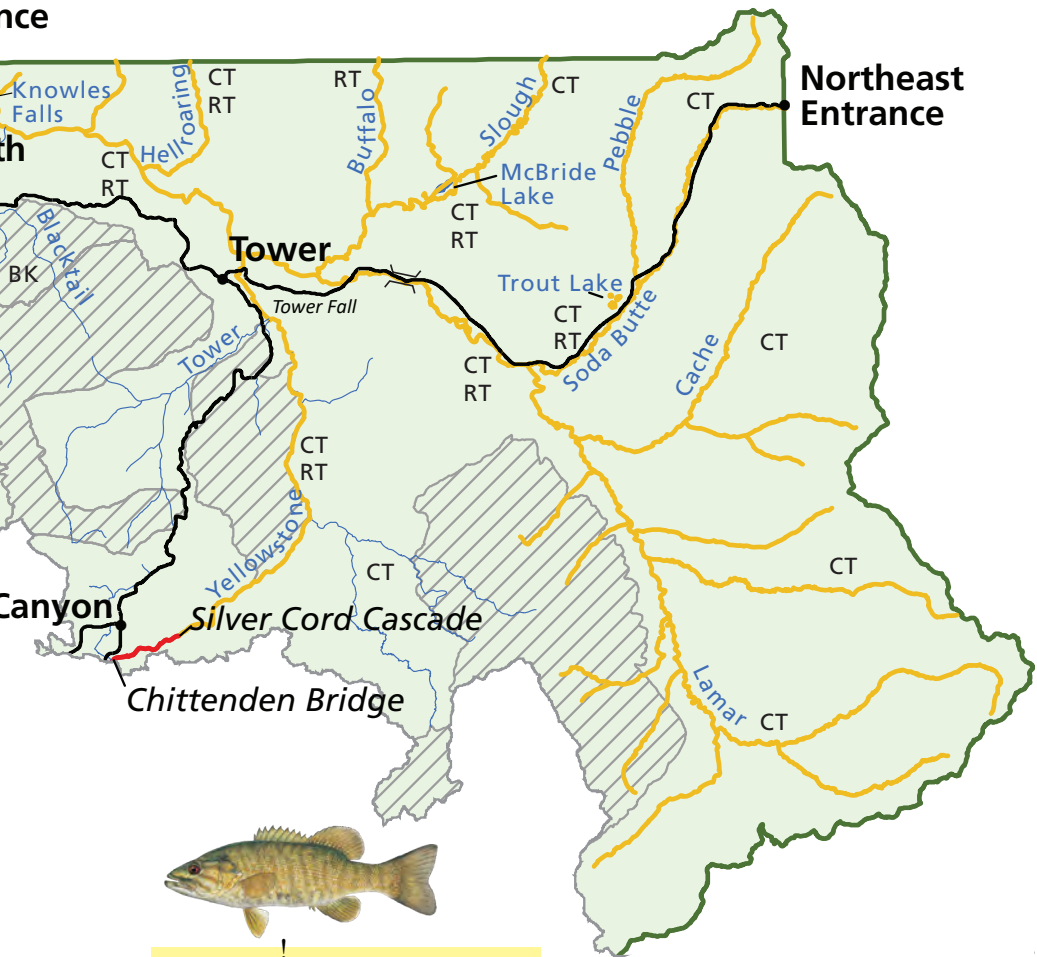

# Northeast Region Regulations

Smallmouth bass have recently been found near the confluence of the Gardner and Yellowstone rivers. If caught, they must be killed and reported. See page 20 for more.

-  Roads
-  Park Boundary
-  Bear Management Areas
-  Native Trout Conservation Area
-  Closed to all fishing

 All rainbow trout, brook trout, and identifiable cutthroat x rainbow trout hybrids must be killed.

 Yellowstone River downstream of its confluence with the Gardner River: Only a State of Montana fishing license required.